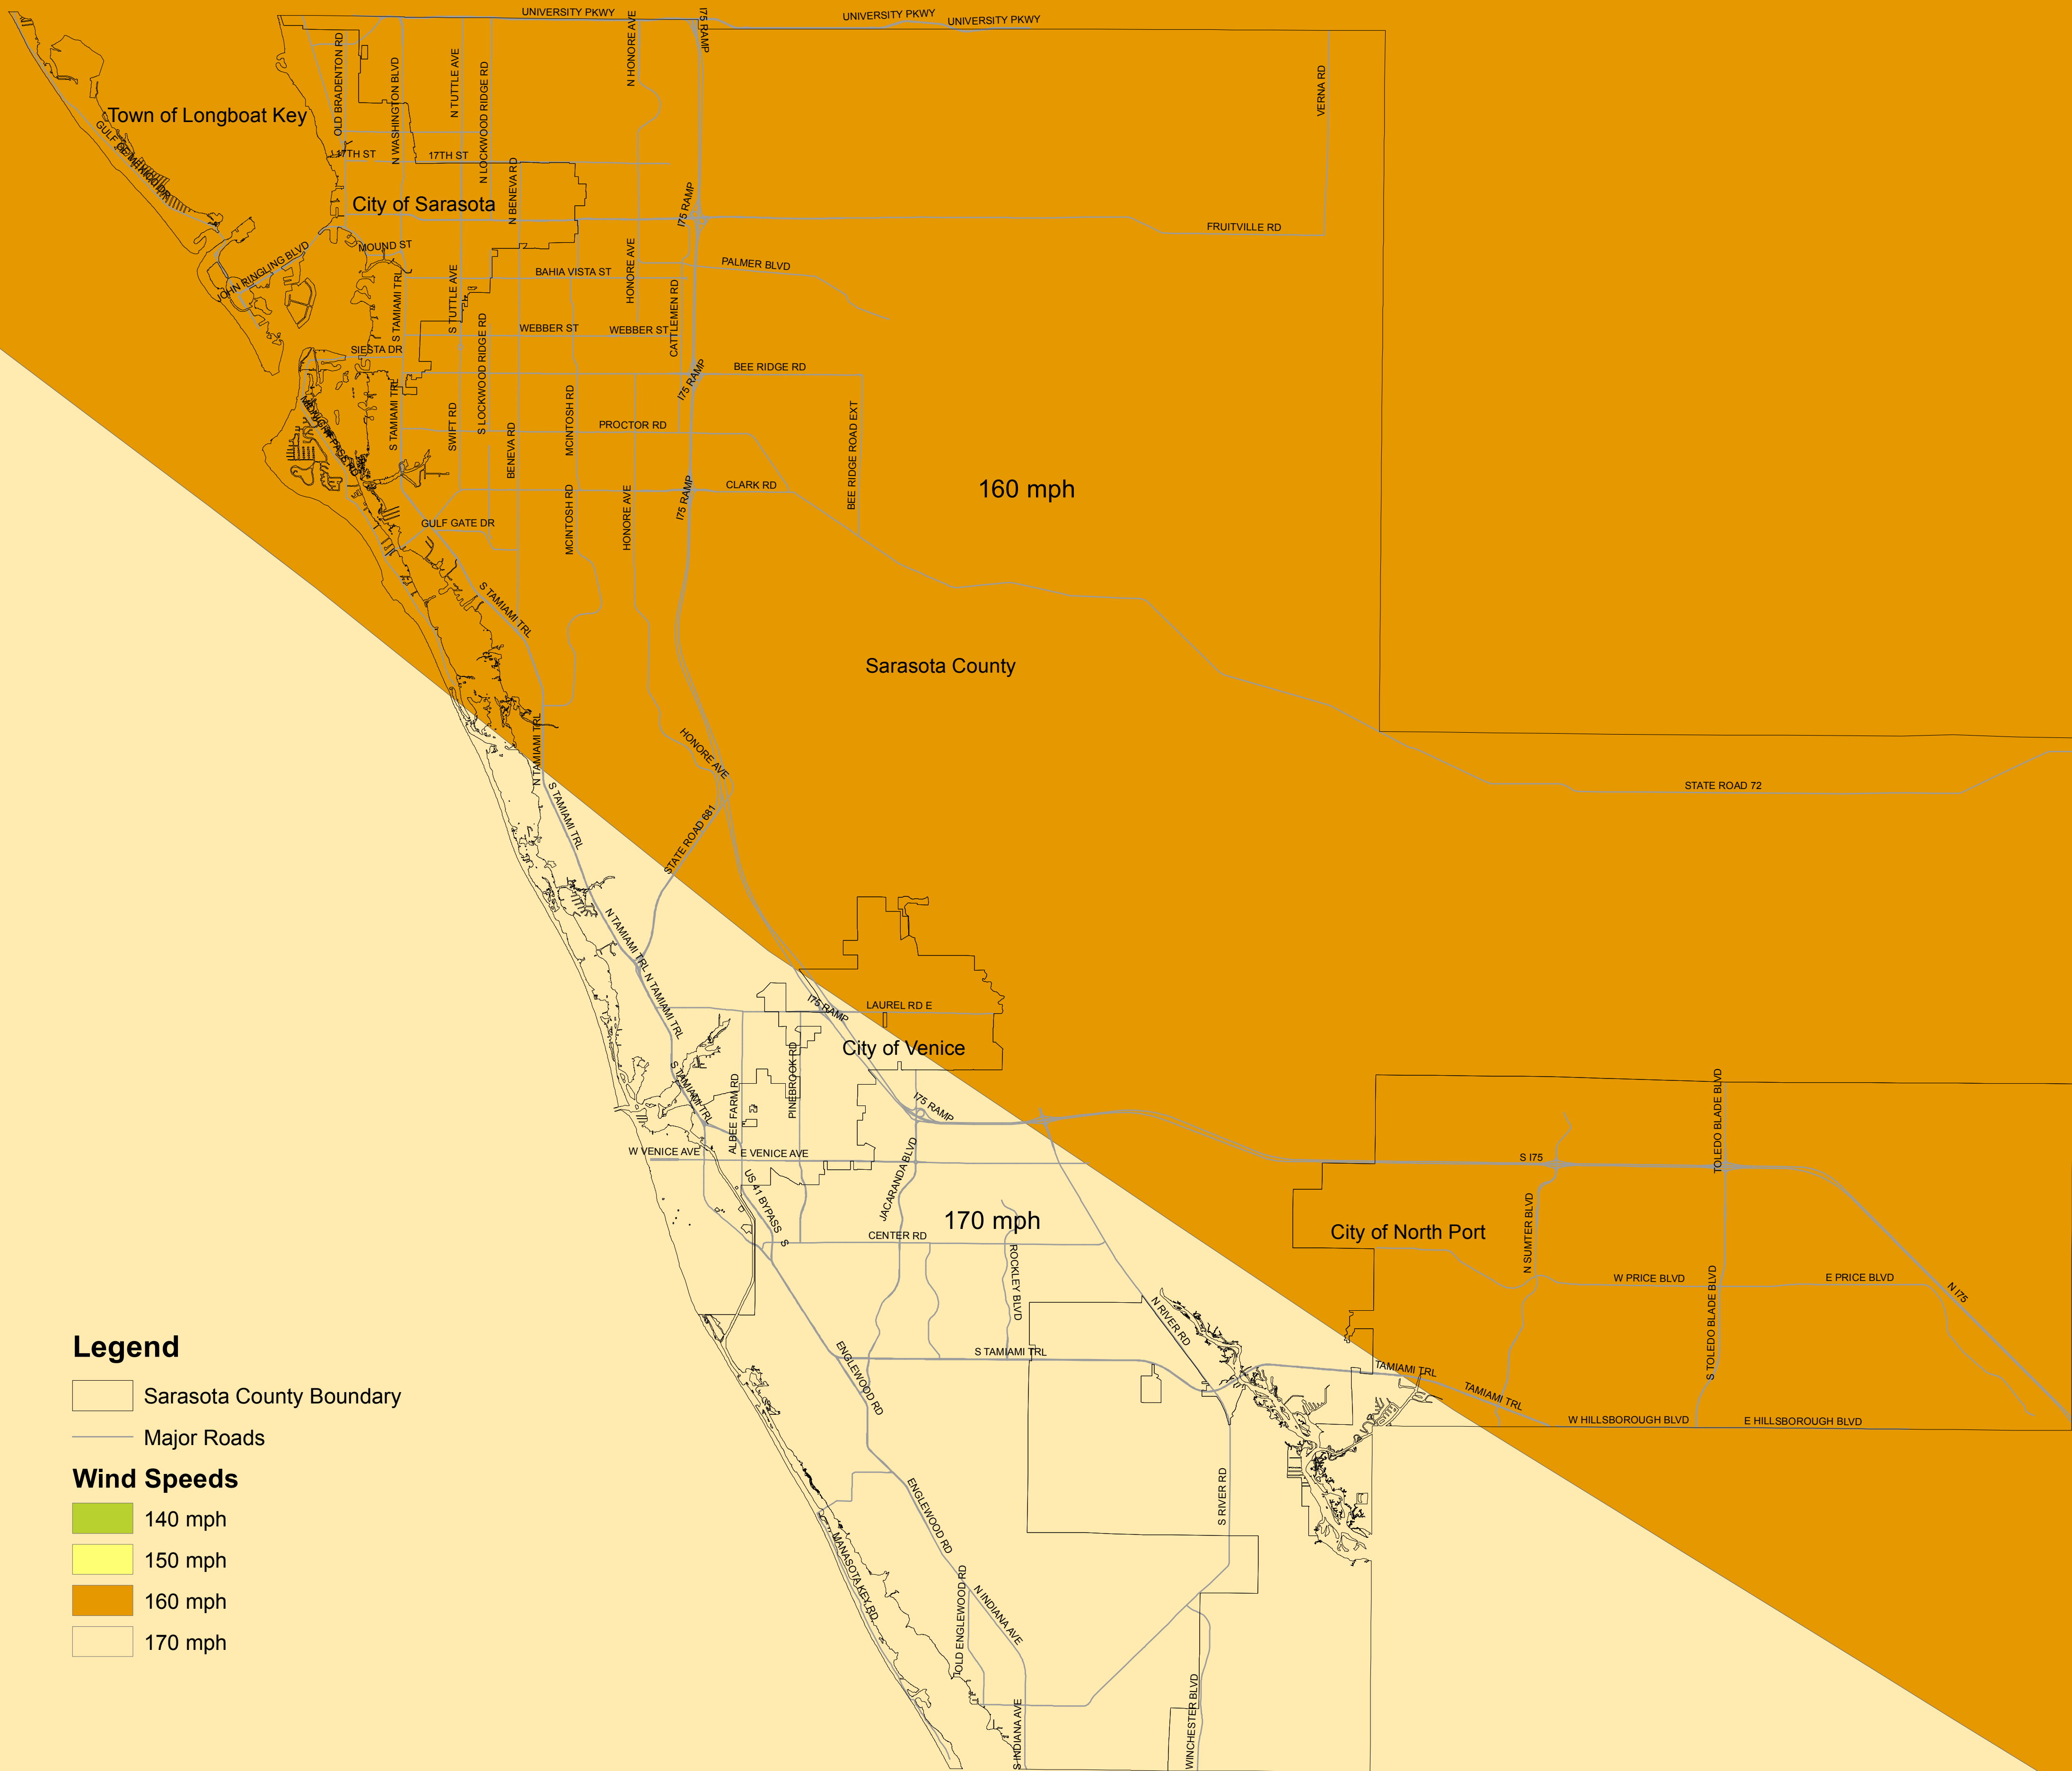

Risk Category III and IV

Legend

Sarasota County Boundary

Major Roads

Wind Speeds

140 mph

150 mph

160 mph

170 mph